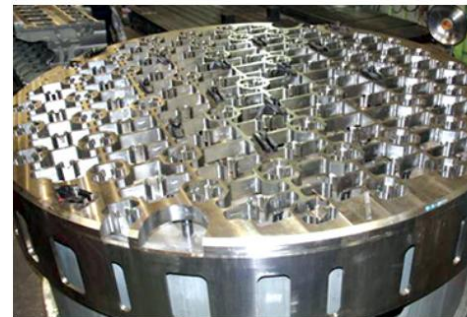

3. SamHong Machinery Co.,Ltd.

- Samhong Machinery specializes in the production of nuclear power plant parts and precision processing of parts, producing a wide range of products from ship engines to nuclear power plant services (maintenance), SMR (small modular reactors), and the International Thermonuclear Experimental Reactor (ITER) based on its long-standing know-how in manufacturing industrial machinery parts.
- A key strength of our company is our ability to handle both fabrication and machining in-house, offering a streamlined solution for complex projects.
- Product (Service) :
 - Marine& Stationary Engine Parts
 - Compressor Part
 - Pump Parts
 - Power Plant Parts
 - Machine Tool, Industrial Machinery Parts & Vacuum Chamber
 - ITER Project

Cask

RCS piping

Tube sheet

Tube sheet

Top plate

Primary lid

4. KOREA PRECISION ENG Co., Ltd

- Since its establishment in 1976 as a company specializing in cold and warm forging dies, Korea Precision ENG Co. has been dedicated to delivering high-quality products through continuous research and development.
- With its accumulated expertise in difficult-to-cut metal processing, the company has expanded its business into various fields, including nuclear power, plant equipment, industrial machine parts, and complex metal forming, always striving to meet customer needs.