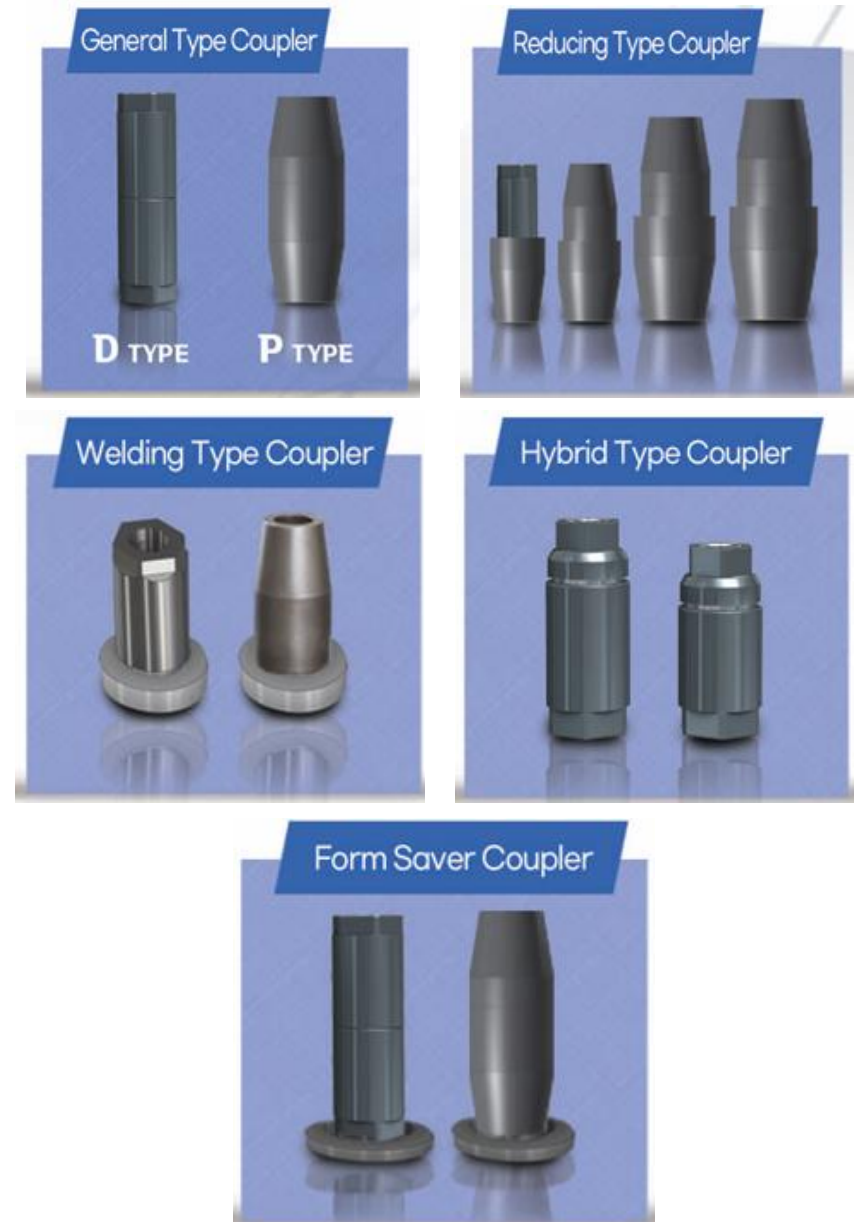

Dismantling of the Generator

Stator Bar Drawer

New Stator Bar Insert

Test

Special Tool Box

Working Stand For The LP-Casing Assembly

6. WELLSYSMETAL

- As a global leader in steel distribution, exporting and supplying various steel and metal products such as steel pipes, fittings, flanges, forgings, valves, and bolts/nuts, we have newly designed a rebar coupler required for concrete pouring at construction sites after years of dedicated research.
- The "WelSys Coupler" is a newly developed coupler featuring an innovative one-touch locking mechanism that eliminates the drawbacks of conventional couplers while ensuring exceptional stability and outstanding ease of installation.
- Product (Service) :
 - General Type Coupler
 - Reducing Type Coupler
 - Welding Type Coupler
 - Hybrid Type Coupler
 - Form Saver Coupler