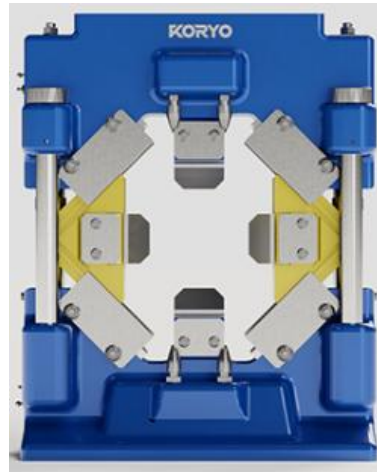

4. KOREA PRECISION ENG Co., Ltd

- Since its establishment in 1976 as a company specializing in cold and warm forging dies, Korea Precision ENG Co. has been dedicated to delivering high-quality products through continuous research and development.
- With its accumulated expertise in difficult-to-cut metal processing, the company has expanded its business into various fields, including nuclear power, plant equipment, industrial machine parts, and complex metal forming, always striving to meet customer needs.

- Product (Service) :

- Rotary Joint
- CEDM Nozzle
- 4 Die Fogging